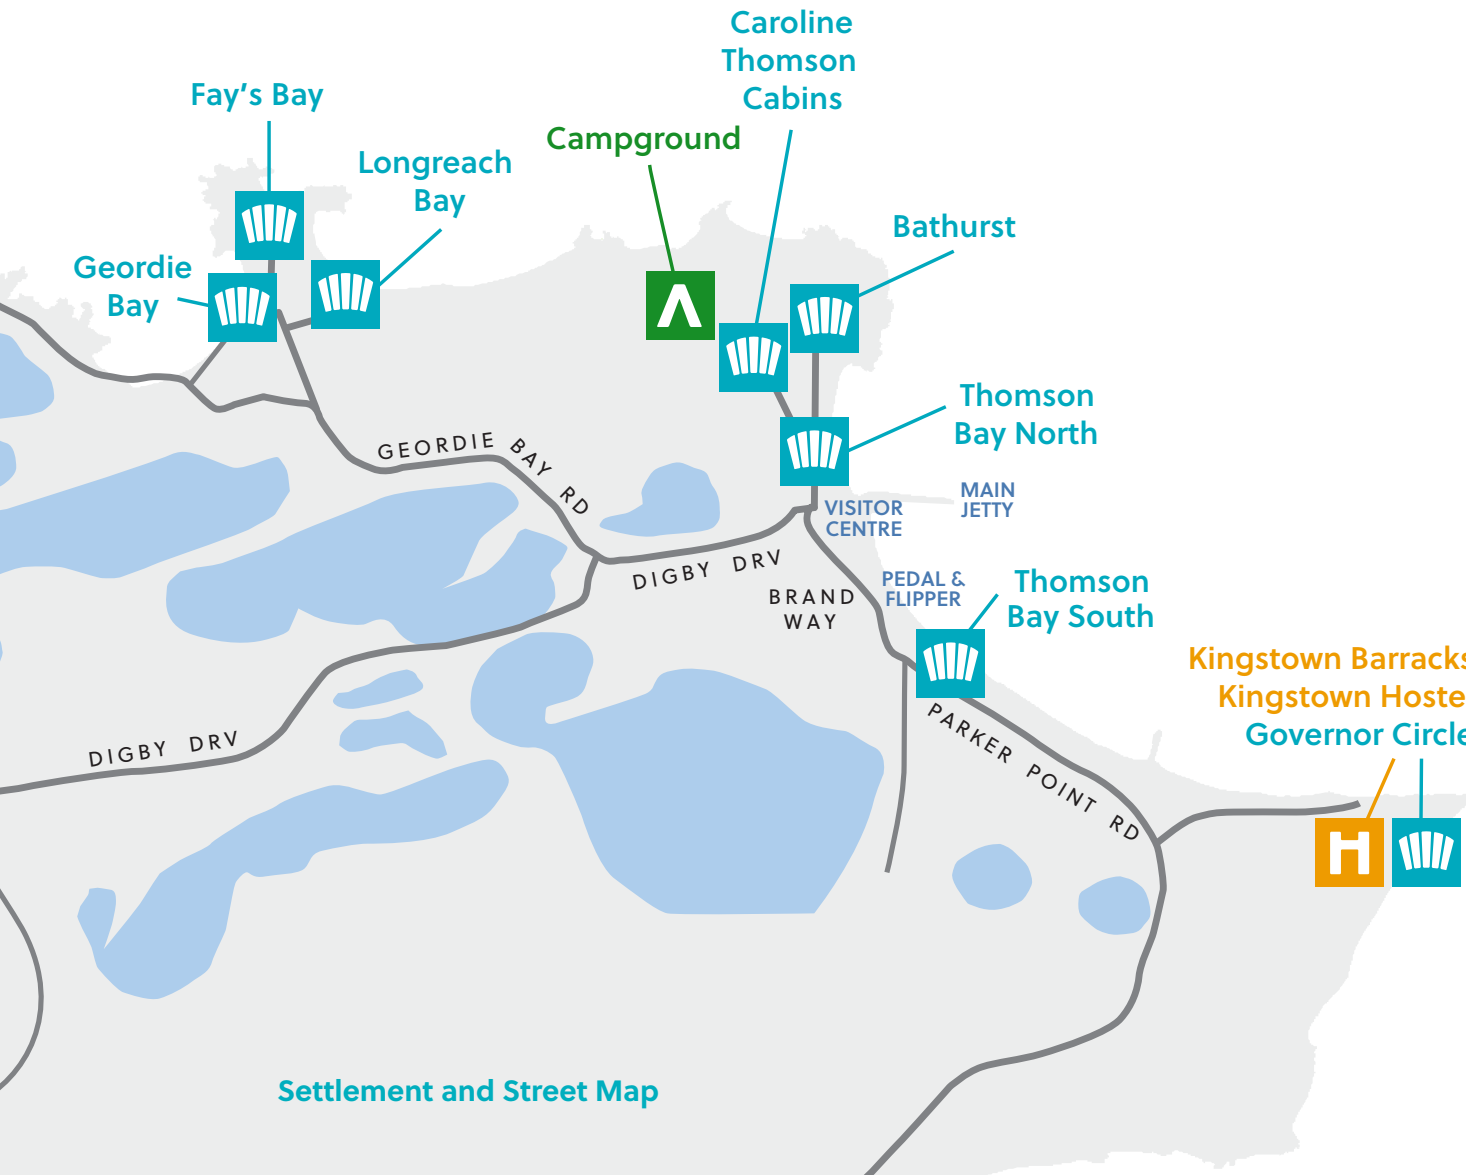

STAY ROTTNEST

Accommodation Maps

Accommodation maps are available for download in PDF format. To view the maps you will need Adobe Acrobat Reader, which is available to download free of charge.

All of our accommodation is easily accessible either by leisurely stroll, bike, or a short shuttle bus ride. Please check with the Visitor Centre on arrival if you have any questions regarding locating your Rottne Island home.

Accommodation Key

-  Campground
-  Hostel and Dorms
-  Self-Contained

Click location icons for links to accommodation maps.